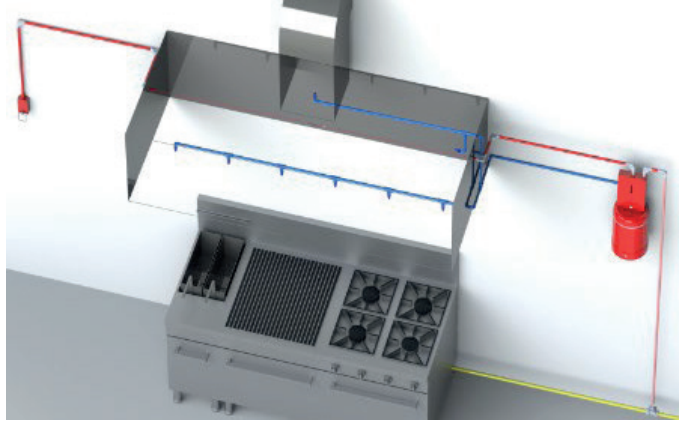

## 8 Flowpoint Fire Suppression System

- 8 Flowpoint fire suppression system
- 10 lt wet chemical
- 8 pcs. Nozzles
- 1 pcs. Thermobulb
- 3 pcs. Corner Pulleys
- 1 pcs. Manual pull station
- 1 pcs. Cylinder hang kit