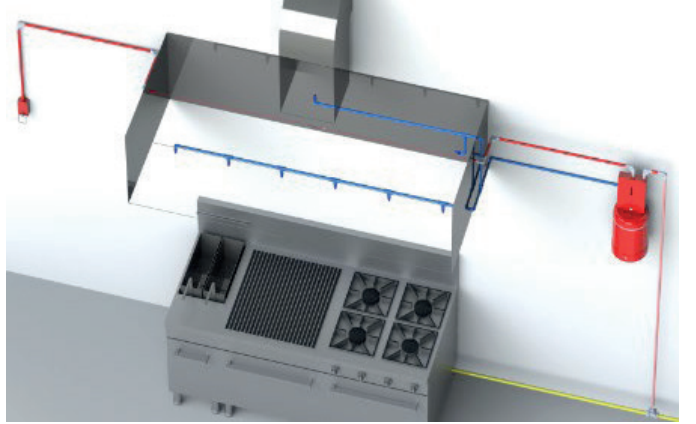

## 8 Flowpoint Fire Suppression System

- 8 Flowpoint fire suppression system
- 10 lt wet chemical
- 8 pcs. Nozzles
- 1 pcs. Thermobulb
- 3 pcs. Corner Pulleys
- 1 pcs. Manual pull station
- 1 pcs. Cylinder hang kit

## 16 Flowpoint Fire Suppression System

- 16 Flowpoint fire suppression system
- 20 lt wet chemical
- 16 pcs. Nozzles
- 3 pcs. Thermobulb
- 5 pcs. Corner Pulleys
- 1 pcs. Manual pull station
- 1 pcs. Cylinder hang kit